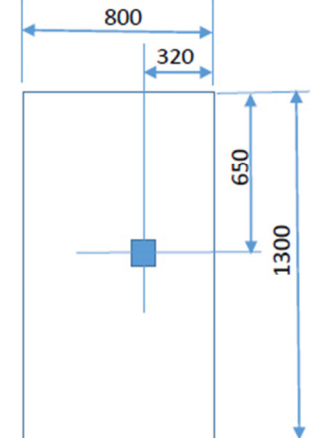

# AquaFix

PROFESSIONAL WETROOMS

centre drain trays
800 x 800 x 20
900 x 900 x 20
1000 x 1000 x 20
1200 x 900 x 20
1200 x 1200 x 20
1800 x 900 x 25