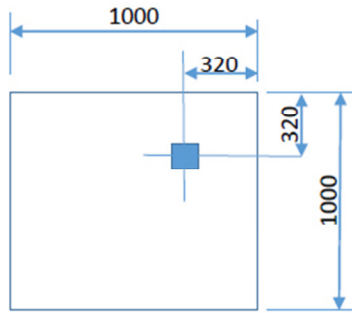

# AquaFix

PROFESSIONAL WETROOMS

centre drain trays
800 x 800 x 20
900 x 900 x 20
1000 x 1000 x 20
1200 x 900 x 20
1200 x 1200 x 20
1800 x 900 x 25