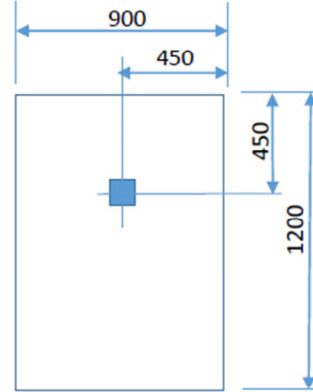

# AquaFix

PROFESSIONAL WETROOMS

centre drain trays
800 x 800 x 20
900 x 900 x 20
1000 x 1000 x 20
1200 x 900 x 20
1200 x 1200 x 20
1800 x 900 x 25