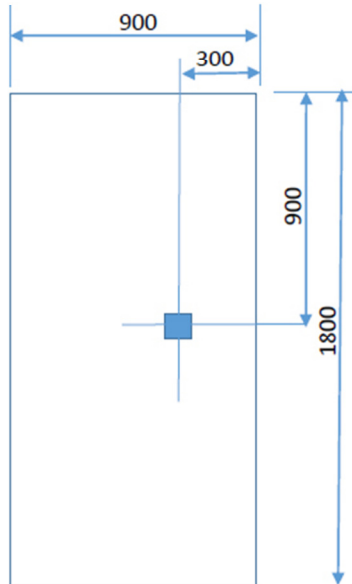

# AquaFix

PROFESSIONAL WETROOMS

centre drain trays
800 x 800 x 20
900 x 900 x 20
1000 x 1000 x 20
1200 x 900 x 20
1200 x 1200 x 20
1800 x 900 x 25