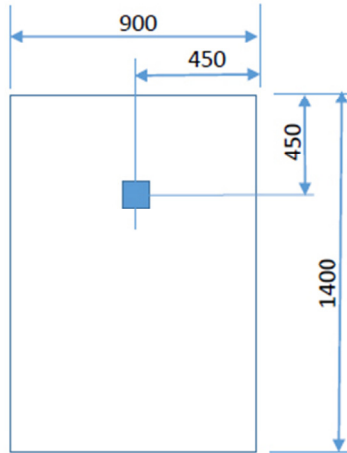

# AquaFix

PROFESSIONAL WETROOMS

centre drain trays
800 x 800 x 20
900 x 900 x 20
1000 x 1000 x 20
1200 x 900 x 20
1200 x 1200 x 20
1800 x 900 x 25