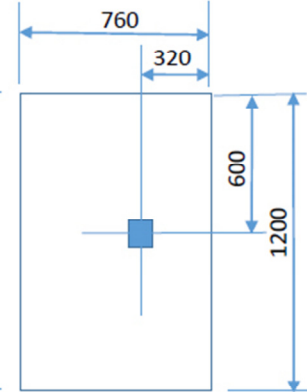

# AquaFix

PROFESSIONAL WETROOMS

centre drain trays
800 x 800 x 20
900 x 900 x 20
1000 x 1000 x 20
1200 x 900 x 20
1200 x 1200 x 20
1800 x 900 x 25