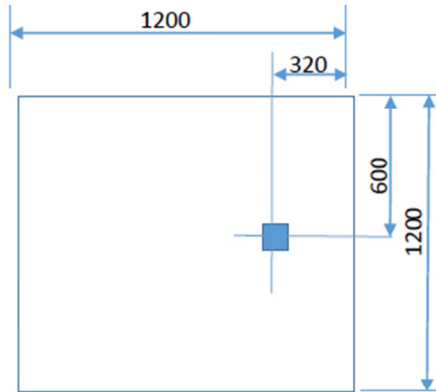

# AquaFix

PROFESSIONAL WETROOMS

centre drain trays
800 x 800 x 20
900 x 900 x 20
1000 x 1000 x 20
1200 x 900 x 20
1200 x 1200 x 20
1800 x 900 x 25