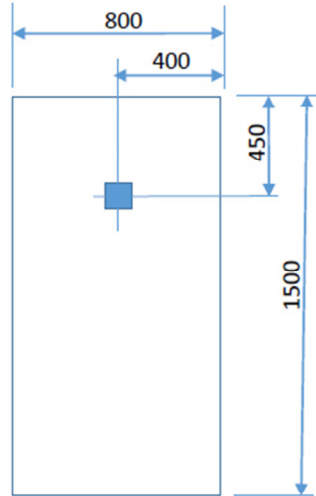

# AquaFix

PROFESSIONAL WETROOMS

centre drain trays
800 x 800 x 20
900 x 900 x 20
1000 x 1000 x 20
1200 x 900 x 20
1200 x 1200 x 20
1800 x 900 x 25